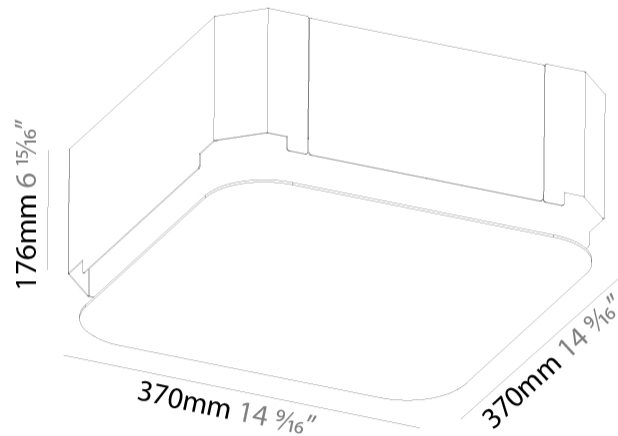

### PHYSICAL

Shape: Square  
 Length (mm): 370  
 Length (in): 14 9/16  
 Width (mm): 370  
 Width (in): 14 9/16  
 Depth (mm): 176  
 Depth (in): 6 15/16  
 Ceiling Thickness (mm): 10 / 12.5 / 15 / 25 / 30  
 Ceiling Thickness (in): 3/8 or 1/2 or 9/16 or 1 or 1 3/16  
 Min. Recessing Depth (mm): 200  
 Min. Recessing Depth (in): 7 7/8  
 Light Distribution: Direct  
 Weight (kg): 4.236  
 Weight (lbs): 9.32  
 Diffuser: PMMA - Opal  
 Fixture Material: Extruded Aluminum / Steel  
 Cut-out Measurements: 405mm / 15 15/16" x 405mm 15 15/16"  
 Upon Request: Unique Sizes Unique Ceiling Thickness Unique Mounting Depth Spot Inserts

#### RATINGS AND CERTIFICATIONS

Certified By: Certified for North American Standards  
 IP rating: IP20

200mm 7 7/8" 405mm x 405mm 15 15/16" x 15 15/16" 10 | 12 1/2 | 15 | 25 | 30mm 3/8" 1/2" 9/16" 1" 1 3/16"